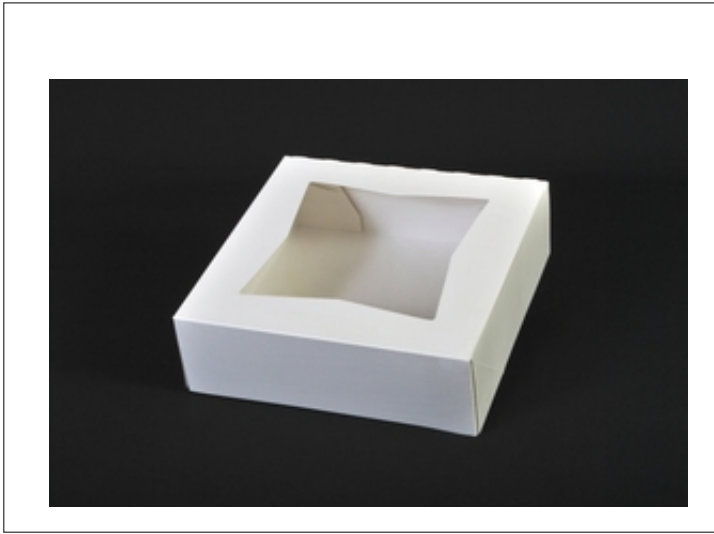

**SOUTHERN CHAMP****095458 - Box Bakery Window Plain 8 X8 X2 1/2**

Our line of White Window Boxes is a classic way to showcase your bakery items! All White Window Boxes are made from SBS, a premium quality board, and have a nice, clean, white surface both inside and out. The boxes are recyclable where facilities exist.

Long Description

BOX BAKERY WINDOW PLAIN 8X8X2-1/2 24013 /SOUTHERN CHAMP /24013

Benefits

Product Specifications

Storage & Usage

STORE DRY

Brand	Manufacturer	Product Category
SOUTHERN CHAMP	Southern Champion Tray, L.P.	Bakery Boxes